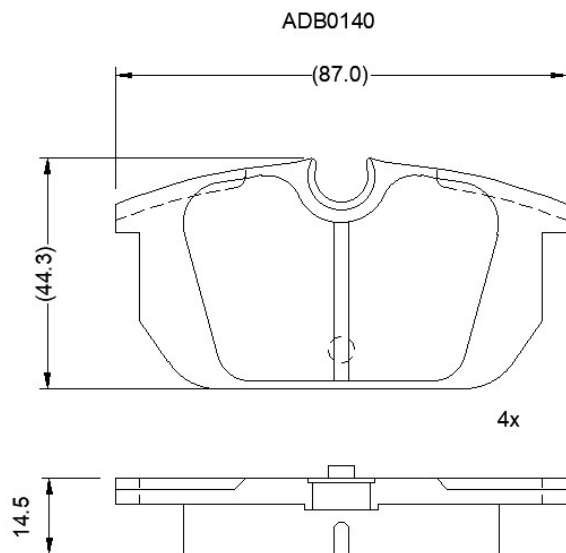

Make: LANCIA

Model: Delta

Part Number: ADB0140

Vehicle Manufacturing/Engine:

Specifications

Fitting Position

:

Rear

Model Date	:	01/93->
Or. Caliper	:	Locus
WVA	:	21103
FMSI	:	
Length	:	87
Width	:	44.4
Thickness	:	14.5