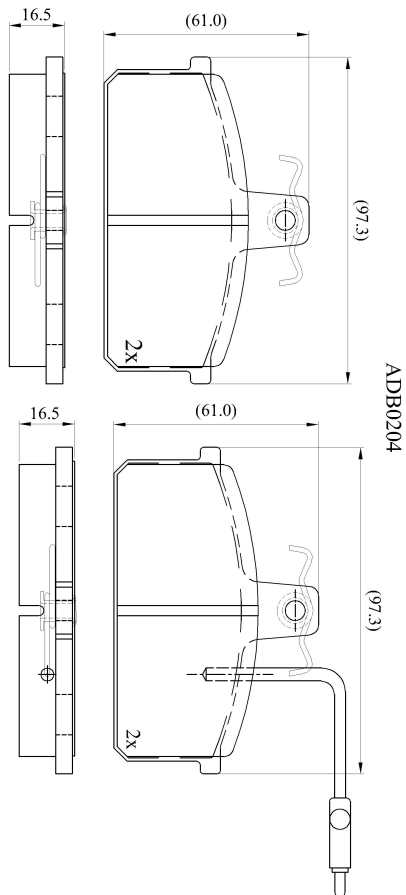

Make: LANCIA

Model: Delta

Part Number: ADB1204

Vehicle Manufacturing/Engine:

Specifications

Fitting Position	:	Front
Model Date	:	01/83-01/93
Or. Caliper	:	Locus
WVA	:	20708
FMSI	:	
Length	:	97.3
Width	:	61
Thickness	:	16.5