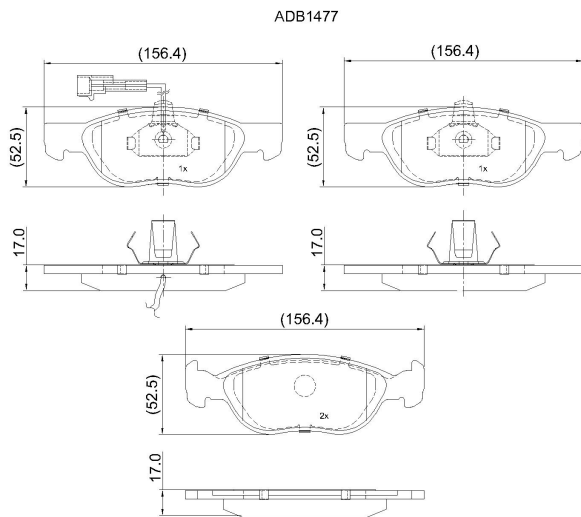

Make: LANCIA

Model: Delta

Part Number: ADB1477

Vehicle Manufacturing/Engine:

Specifications

Fitting Position	:	Front
Model Date	:	01/93->
Or. Caliper	:	Ate

WVA	:	21927
FMSI	:	
Length	:	156.4
Width	:	52.5
Thickness	:	17