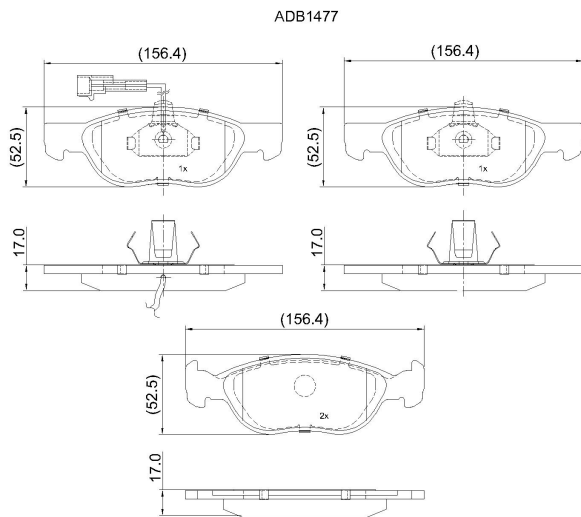

Make: LANCIA

Model: Delta

Part Number: ADB1477

Vehicle Manufacturing/Engine:

Specifications

Fitting Position	:	Front
Model Date	:	01/96->
Or. Caliper	:	Ate

WVA	:	21927
FMSI	:	
Length	:	156.4
Width	:	52.5
Thickness	:	17