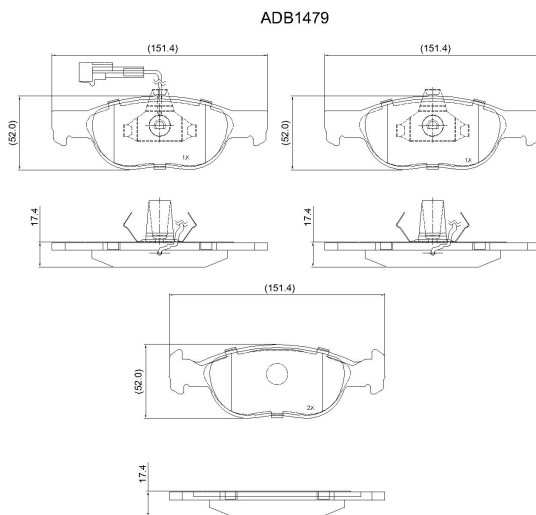

Make: LANCIA

Model: Delta

Part Number: ADB1479

Vehicle Manufacturing/Engine:

Specifications

Fitting Position	:	Front
Model Date	:	01/96->
Or. Caliper	:	Ate

WVA	:	21930
FMSI	:	
Length	:	151.4
Width	:	52
Thickness	:	17.4