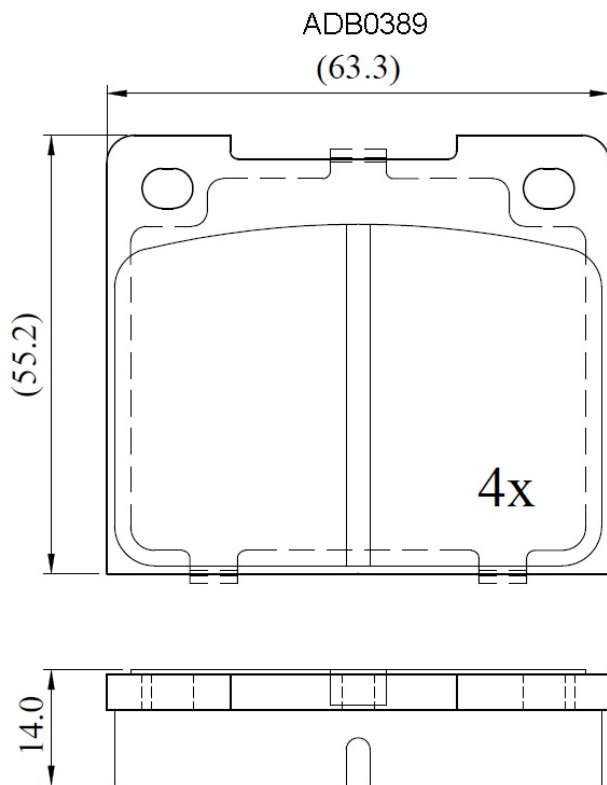

Make: LANCIA

Model: Fulvia

Part Number: ADB0389

Vehicle Manufacturing/Engine:

Specifications

Fitting Position	:	Front
Model Date	:	01/70-01/72
Or. Caliper	:	Lucas
WVA	:	20088
FMSI	:	
Length	:	63.3
Width	:	55.2
Thickness	:	14