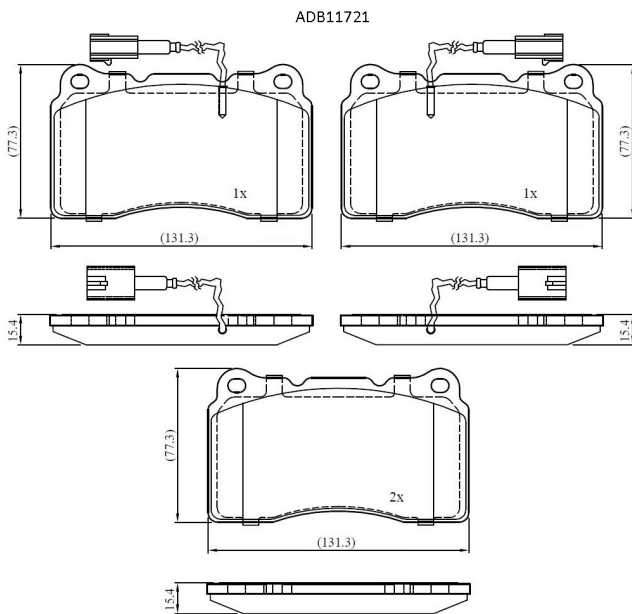

Make: LANCIA

Model: Kappa Coupe

Part Number: ADB11721

Vehicle Manufacturing/Engine:

Specifications

Fitting Position

:

Front

Model Date	:	06/98->
Or. Caliper	:	Brembo
WVA	:	23,09,22,31,10,23,111
FMSI	:	
Length	:	131.3
Width	:	77.3
Thickness	:	15.4