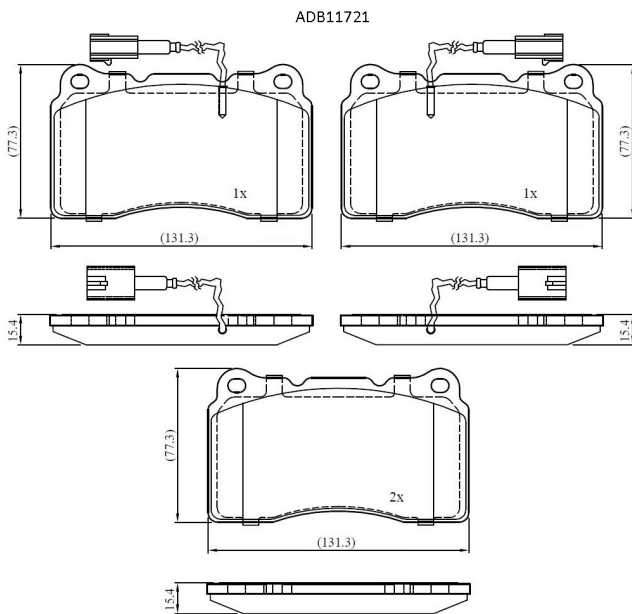

Make: LANCIA

Model: Kappa SW

Part Number: ADB11721

Vehicle Manufacturing/Engine:

Specifications

Fitting Position

:

Front

Model Date	:	06/98->
Or. Caliper	:	Brembo
WVA	:	23,09,22,31,10,23,111
FMSI	:	
Length	:	131.3
Width	:	77.3
Thickness	:	15.4