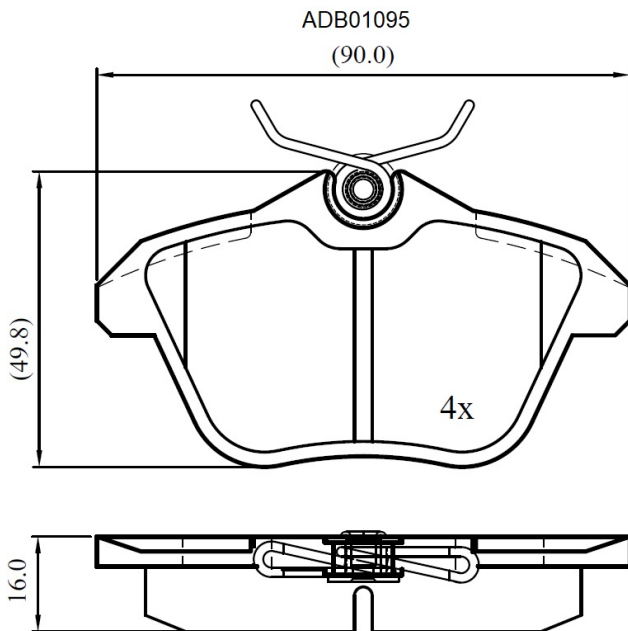

Make: LANCIA

Model: Kappa

Part Number: ADB01095

Vehicle Manufacturing/Engine:

Specifications

Fitting Position

:

Rear

Model Date	:	01/95-10/98
Or. Caliper	:	Lucas
WVA	:	21606
FMSI	:	
Length	:	90
Width	:	49.8
Thickness	:	16