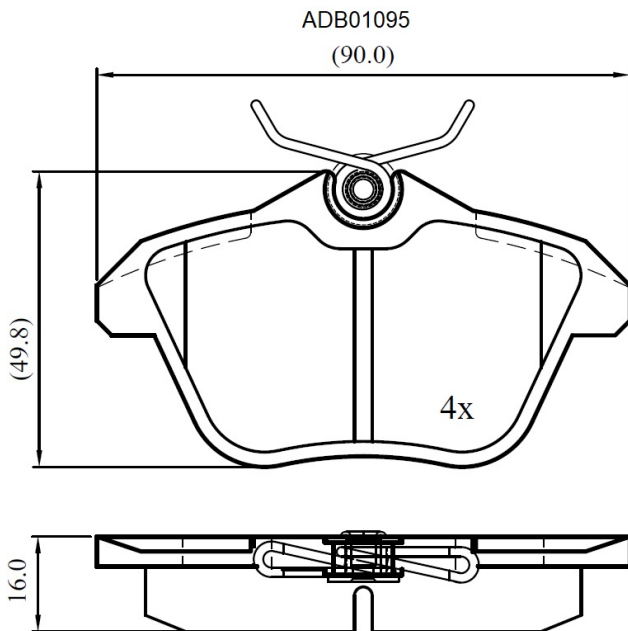

Make: LANCIA

Model: Kappa

Part Number: ADB01095

Vehicle Manufacturing/Engine:

Specifications

Fitting Position

:

Rear

Model Date	:	10/98-05/01
Or. Caliper	:	Lucas
WVA	:	21606
FMSI	:	
Length	:	90
Width	:	49.8
Thickness	:	16