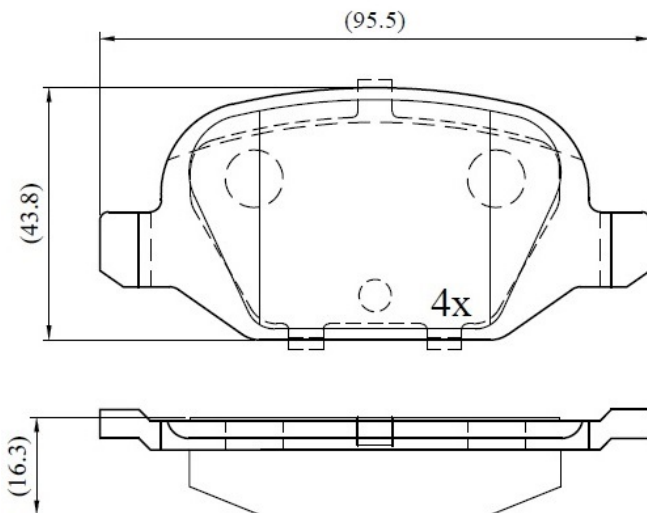

Make: LANCIA

Model: Lybra

Part Number: ADB01559

Vehicle Manufacturing/Engine:

ADB01559

Specifications

Fitting Position	:	Rear
Model Date	:	07/99->

Or. Caliper	:	
WVA	:	
FMSI	:	
Length	:	95.5
Width	:	43.8
Thickness	:	16.3