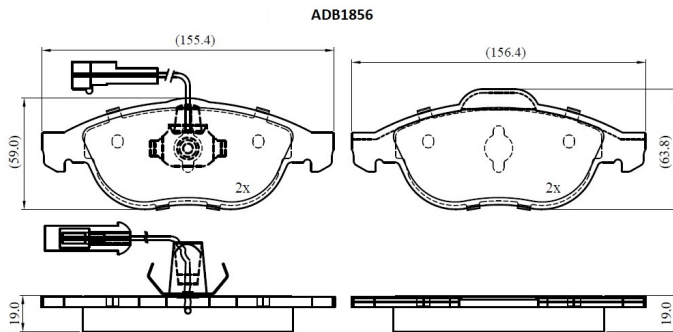

Make: LANCIA

Model: Lybra

Part Number: ADB1856

Vehicle Manufacturing/Engine:

Specifications

Fitting Position	:	Front
Model Date	:	07/99->
Or. Caliper	:	Ate
WVA	:	23140
FMSI	:	
Length	:	156.4/155.6

Width	:	63.8/59.0
Thickness	:	19