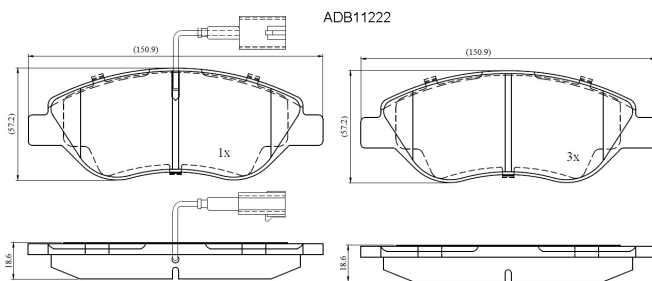

Make: LANCIA

Model: Lybra

Part Number: ADB11222

Vehicle Manufacturing/Engine:

Specifications

Fitting Position	:	Front
Model Date	:	09/08-
Or. Caliper	:	
WVA	:	2,37,11,23,712
FMSI	:	
Length	:	150.9

Width	:	57.2
Thickness	:	18.6