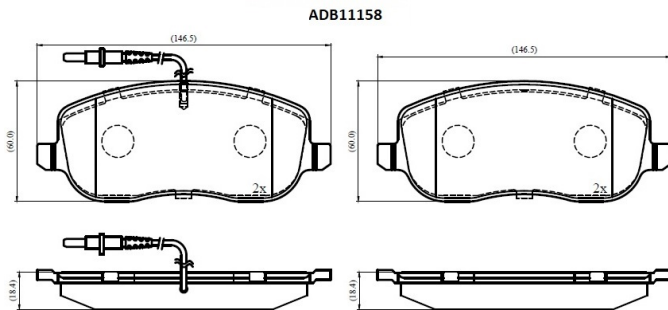

Make: LANCIA

Model: Phedra

Part Number: ADB11158

Vehicle Manufacturing/Engine:

Specifications

Fitting Position	:	Front
Model Date	:	03-Feb
Or. Caliper	:	
WVA	:	2,02,61,20,267
FMSI	:	
Length	:	146.5

Width	:	60
Thickness	:	19