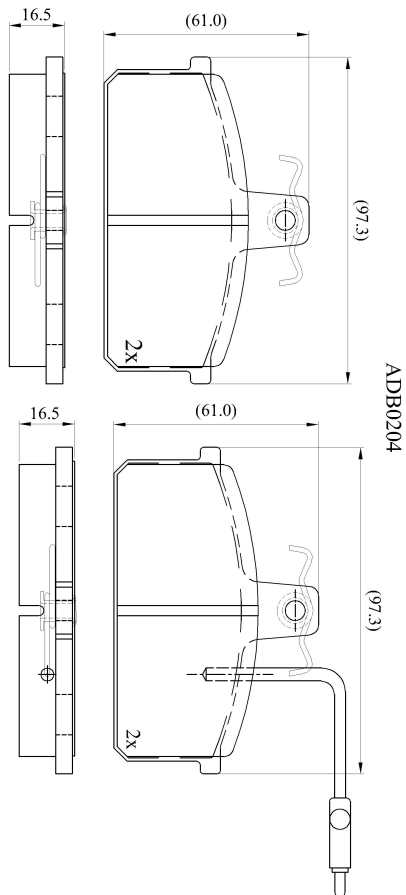

Make: LANCIA

Model: Prisma

Part Number: ADB1204

Vehicle Manufacturing/Engine:

Specifications

Fitting Position	:	Front
Model Date	:	01/83-01/93
Or. Caliper	:	Locus
WVA	:	20708
FMSI	:	
Length	:	97.3
Width	:	61
Thickness	:	16.5