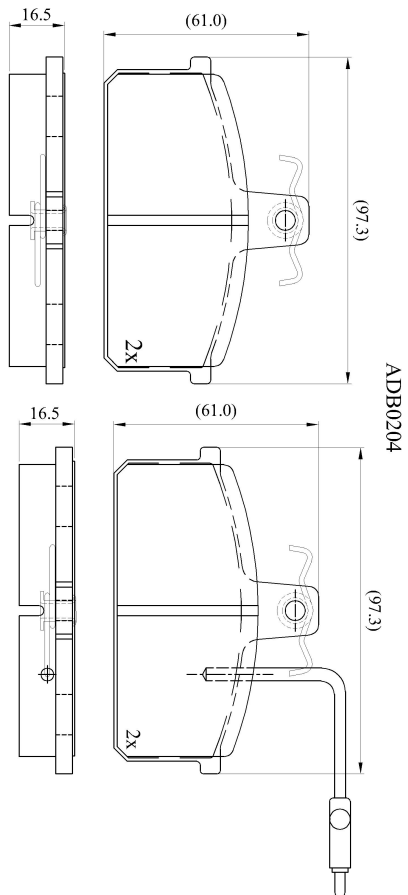

Make: LANCIA

Model: Prisma

Part Number: ADB1204

Vehicle Manufacturing/Engine:

Specifications

| | | |
|-------------------------|---|-------------|
| Fitting Position | : | Front |
| Model Date | : | 01/84-01/93 |
| Or. Caliper | : | Locus |
| WVA | : | 20708 |
| FMSI | : | |
| Length | : | 97.3 |
| Width | : | 61 |
| Thickness | : | 16.5 |