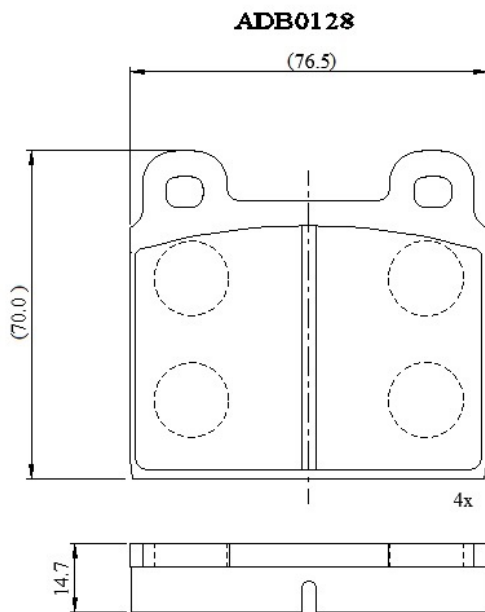

Make: LANCIA

Model: Stratos

Part Number: ADB0128

Vehicle Manufacturing/Engine:

Specifications

Fitting Position	:	Front
Model Date	:	01/72-01/77
Or. Caliper	:	Ate
WVA	:	20011
FMSI	:	
Length	:	76.5
Width	:	70
Thickness	:	14.7