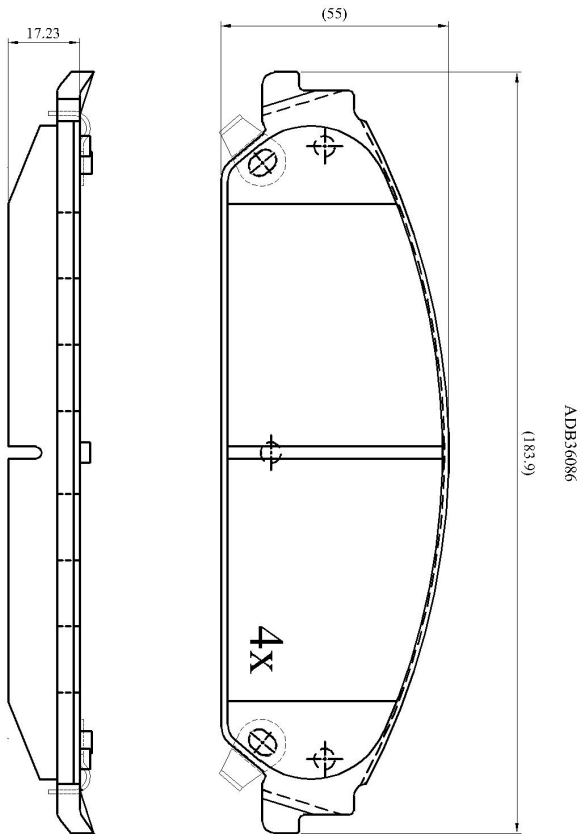

Make: LANCIA

Model: Thema

Part Number: ADB36086

Vehicle Manufacturing/Engine:

Specifications

Fitting Position

:

Front

Model Date	:	2011-2014
Or. Caliper	:	
WVA	:	25,60,52,56,06,24,164
FMSI	:	
Length	:	183.5
Width	:	55
Thickness	:	17.8