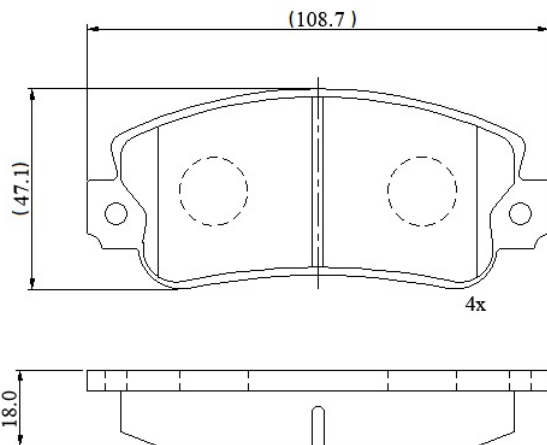

Make: LANCIA

Model: Y10

Part Number: ADB0129

Vehicle Manufacturing/Engine:

ADB0129

Specifications

Fitting Position

:

Front

Model Date	:	01/90-01/96
Or. Caliper	:	Bendix
WVA	:	20950
FMSI	:	
Length	:	108.8
Width	:	47.1
Thickness	:	18