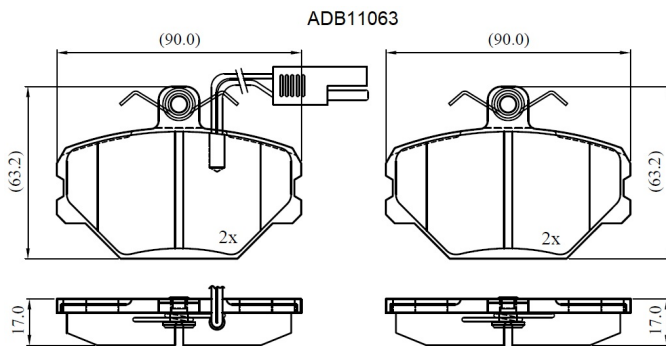

Make: LANCIA

Model: Y10

Part Number: ADB11063

Vehicle Manufacturing/Engine:

Specifications

Fitting Position	:	Front
Model Date	:	01/90-01/96
Or. Caliper	:	Lucas
WVA	:	21533
FMSI	:	
Length	:	90

Width	:	63.2
Thickness	:	17