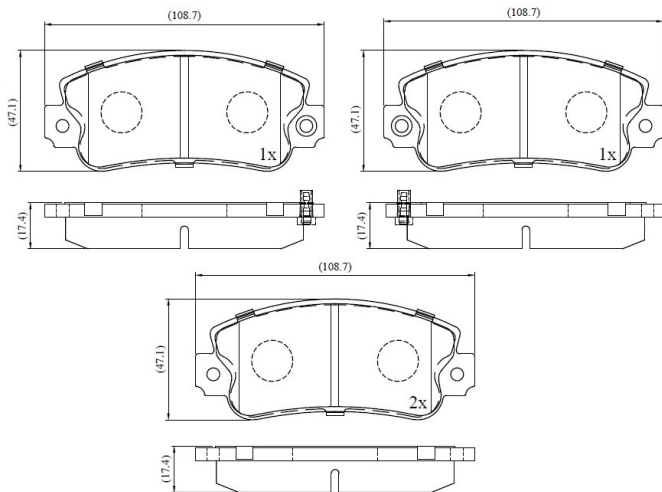

Make: LANCIA

Model: Y10

Part Number: ADB4129

Vehicle Manufacturing/Engine:

ADB4129

Specifications

Fitting Position	:	Front
Model Date	:	01/85-01/91
Or. Caliper	:	Bendix

WVA	:	20950
FMSI	:	
Length	:	108.8
Width	:	47.1
Thickness	:	18