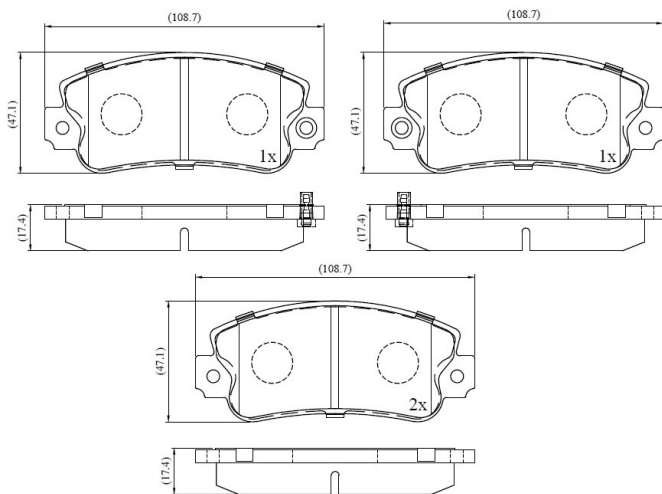

Make: LANCIA

Model: Y10

Part Number: ADB4129

Vehicle Manufacturing/Engine:

ADB4129

Specifications

Fitting Position	:	Front
Model Date	:	01/90-01/96
Or. Caliper	:	Bendix

WVA	:	20950
FMSI	:	
Length	:	108.8
Width	:	47.1
Thickness	:	18