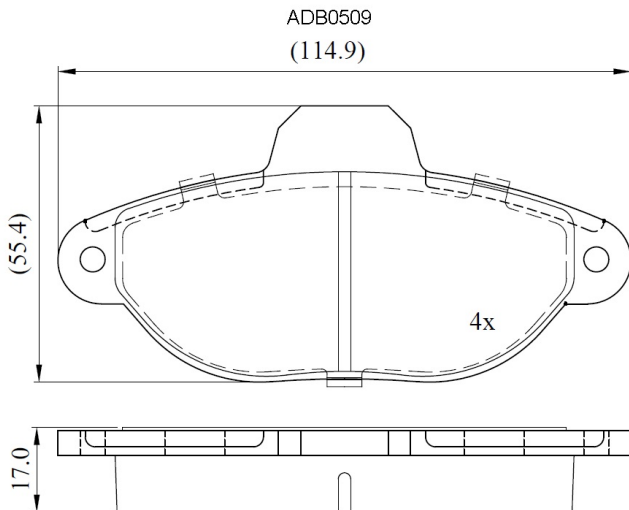

Make: LANCIA

Model: Y11

Part Number: ADB0509

Vehicle Manufacturing/Engine:

Specifications

Fitting Position	:	Front
Model Date	:	01/96->
Or. Caliper	:	Bendix

WVA	:	21436
FMSI	:	
Length	:	114.9
Width	:	55.4
Thickness	:	17