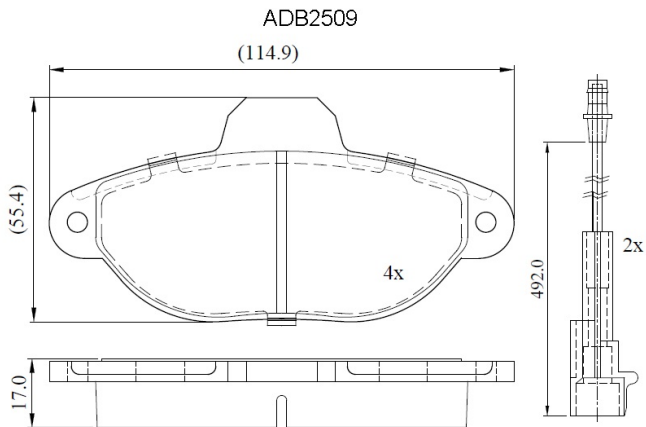

Make: LANCIA

Model: Y11

Part Number: ADB2509

Vehicle Manufacturing/Engine:

Specifications

Fitting Position	:	Front
Model Date	:	01/96->
Or. Caliper	:	Bendix
WVA	:	21436

FMSI	:	
Length	:	114.9
Width	:	55.4
Thickness	:	17