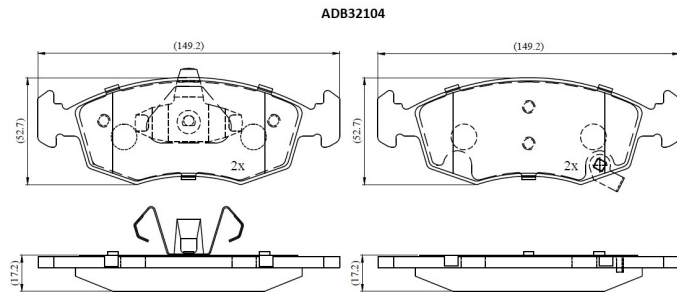

Make: LANCIA

Model: YPSILON

Part Number: ADB32104

Vehicle Manufacturing/Engine:

Specifications

Fitting Position	:	Front
Model Date	:	05/11-
Or. Caliper	:	Teves
WVA	:	25323, 25324
FMSI	:	
Length	:	149.2
Width	:	52.7

Thickness

:

17.2