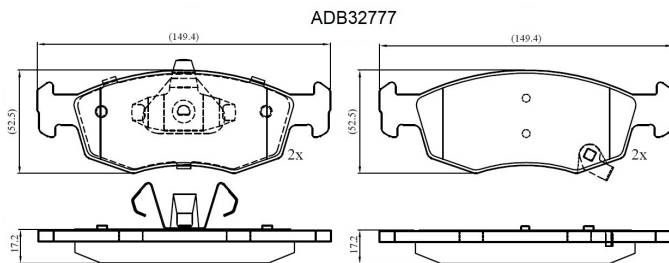

Make: LANCIA

Model: YPSILON

Part Number: ADB32777

Vehicle Manufacturing/Engine:

Specifications

Fitting Position	:	Front
Model Date	:	2011-
Or. Caliper	:	
WVA	:	2,53,23,25,324
FMSI	:	
Length	:	149.5
Width	:	52

Thickness : 17.8