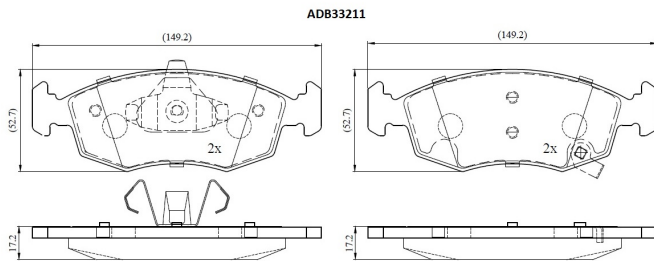

Make: LANCIA

Model: YPSILON

Part Number: ADB33211

Vehicle Manufacturing/Engine:

Specifications

Fitting Position	:	Front
Model Date	:	2011-
Or. Caliper	:	
WVA	:	25323
FMSI	:	
Length	:	149.2
Width	:	52.7

Thickness

:

17.2