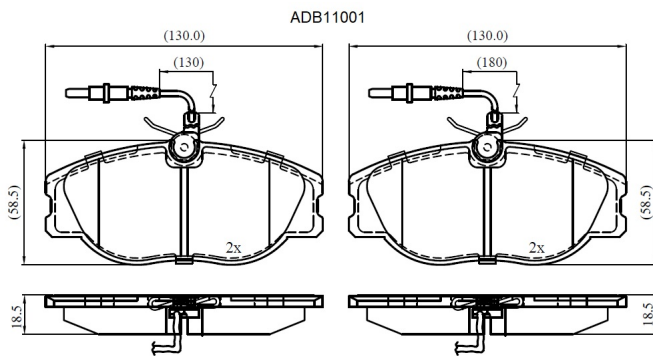

Make: LANCIA

Model: Z/ Tao

Part Number: ADB11001

Vehicle Manufacturing/Engine:

Specifications

Fitting Position	:	Front
Model Date	:	06/94-07/02
Or. Caliper	:	Lucas
WVA	:	21801
FMSI	:	
Length	:	130

Width	:	58.5
Thickness	:	18.5