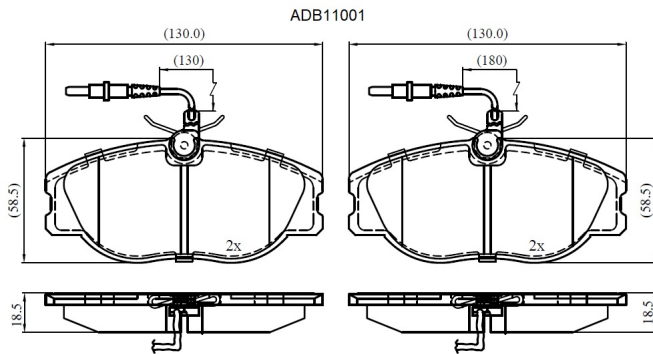

Make: LANCIA

Model: Z/ Tao

Part Number: ADB11001

Vehicle Manufacturing/Engine:

Specifications

Fitting Position	:	Front
Model Date	:	06/94-01/98
Or. Caliper	:	Lucas
WVA	:	21801
FMSI	:	
Length	:	130

Width	:	58.5
Thickness	:	18.5