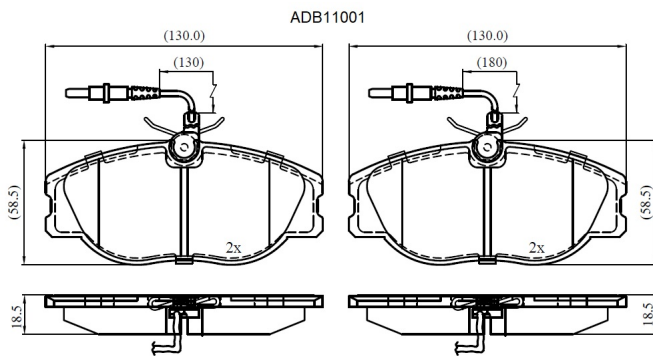

Make: LANCIA

Model: Z/ Tao

Part Number: ADB11001

Vehicle Manufacturing/Engine:

Specifications

Fitting Position	:	Front
Model Date	:	01/98-07/02
Or. Caliper	:	Lucas
WVA	:	21801
FMSI	:	
Length	:	130

Width	:	58.5
Thickness	:	18.5