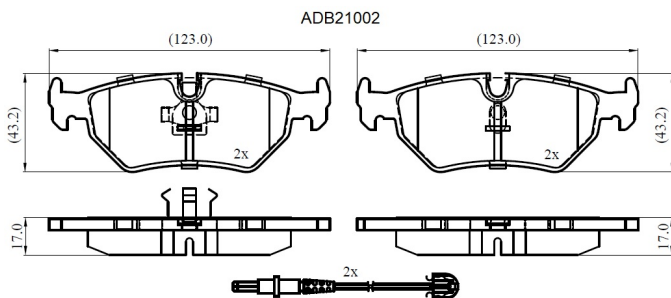

Make: LANCIA

Model: Z/ Tao

Part Number: ADB21002

Vehicle Manufacturing/Engine:

Specifications

Fitting Position	:	Rear
Model Date	:	06/94-07/02
Or. Caliper	:	Ate
WVA	:	21275
FMSI	:	
Length	:	123
Width	:	43.2

Thickness

:

17