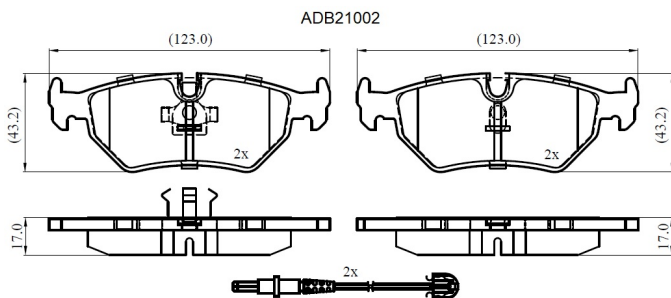

Make: LANCIA

Model: Z/ Tao

Part Number: ADB21002

Vehicle Manufacturing/Engine:

Specifications

Fitting Position	:	Rear
Model Date	:	06/94-01/98
Or. Caliper	:	Ate
WVA	:	21275
FMSI	:	
Length	:	123
Width	:	43.2

Thickness

:

17