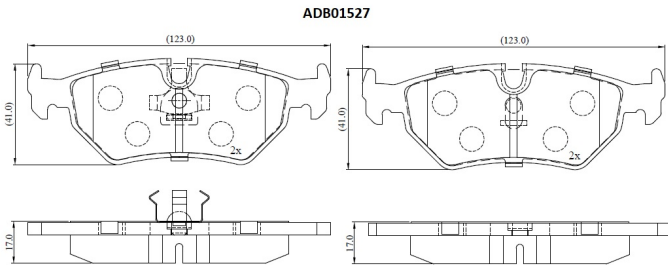

Make: LANCIA

Model: ZETA

Part Number: ADB01527

Vehicle Manufacturing/Engine:

Specifications

Fitting Position	:	Rear
Model Date	:	05/95-09/02
Or. Caliper	:	
WVA	:	21275, 21276
FMSI	:	
Length	:	123
Width	:	41

Thickness

:

17