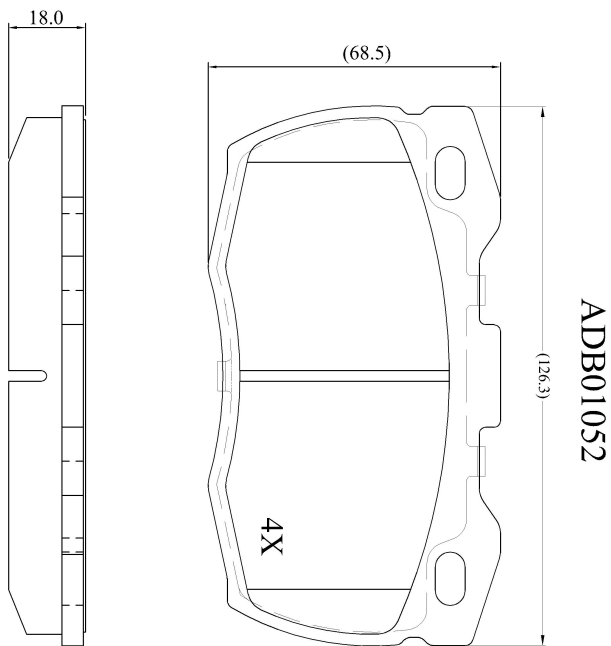

Make: LANDROVER

Model: 110,130/Defender(04/93->)

Part Number: ADB01052

Vehicle Manufacturing/Engine:

Specifications

Fitting Position	:	Front
Model Date	:	04/93->
Or. Caliper	:	Lockheed
WVA	:	21519
FMSI	:	
Length	:	126.5
Width	:	68.5
Thickness	:	18