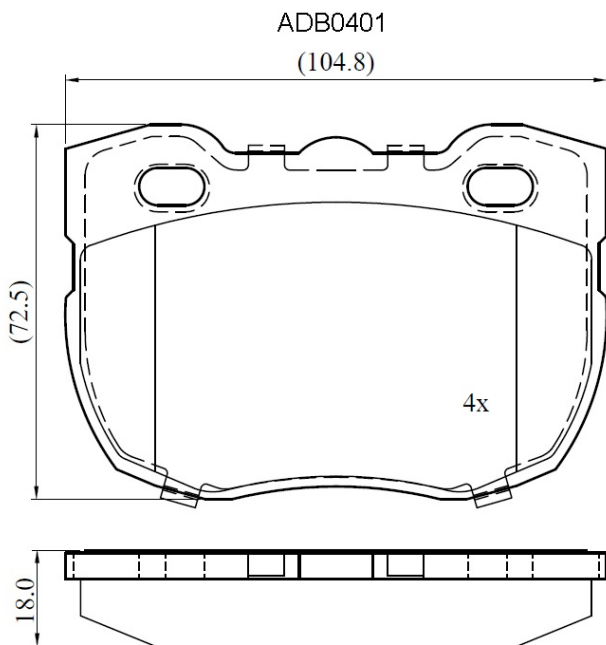

Make: LANDROVER

Model: 90 /Defender (->04/93)

Part Number: ADB0401

Vehicle Manufacturing/Engine:

Specifications

Fitting Position

:

Front

Model Date	:	01/90-04/93
Or. Caliper	:	Lockheed
WVA	:	21459
FMSI	:	
Length	:	104.8
Width	:	72.5
Thickness	:	18