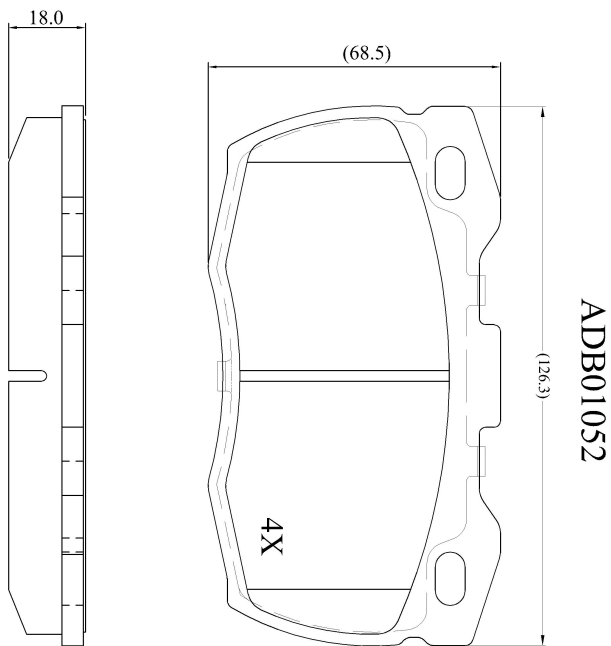

Make: LANDROVER

Model: 90 /Defender (->04/93)

Part Number: ADB01052

Vehicle Manufacturing/Engine:

Specifications

Fitting Position	:	Front
Model Date	:	01/91-04/93
Or. Caliper	:	Lockheed
WVA	:	21519
FMSI	:	
Length	:	126.5
Width	:	68.5
Thickness	:	18