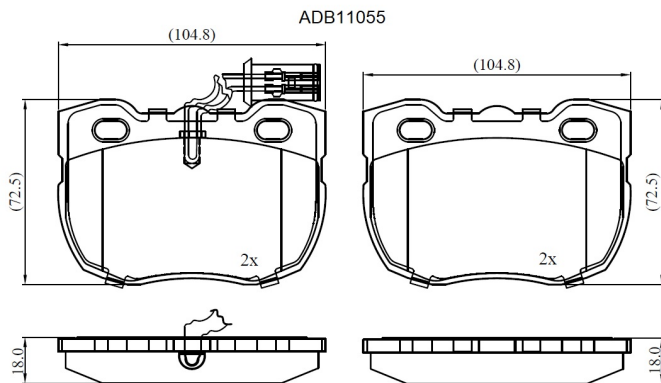

Make: LANDROVER

Model: 90 /Defender (->04/93)

Part Number: ADB11055

Vehicle Manufacturing/Engine:

Specifications

Fitting Position	:	Front
Model Date	:	01/90-04/93
Or. Caliper	:	Lockheed
WVA	:	21459
FMSI	:	

Length	:	104.8
Width	:	72.5
Thickness	:	18