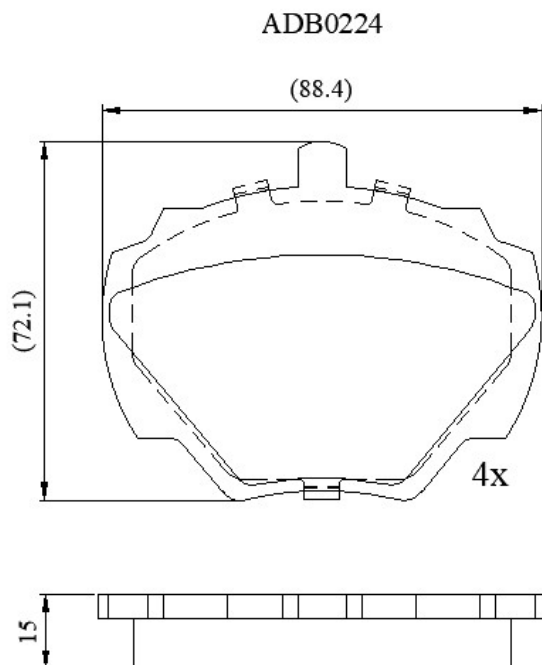

Make: LANDROVER

Model: 90/Defender(04/93->)

Part Number: ADB0224

Vehicle Manufacturing/Engine:

Specifications

Fitting Position	:	Rear
Model Date	:	04/93->
Or. Caliper	:	Lockheed
WVA	:	20344
FMSI	:	
Length	:	88.4
Width	:	72.1
Thickness	:	15