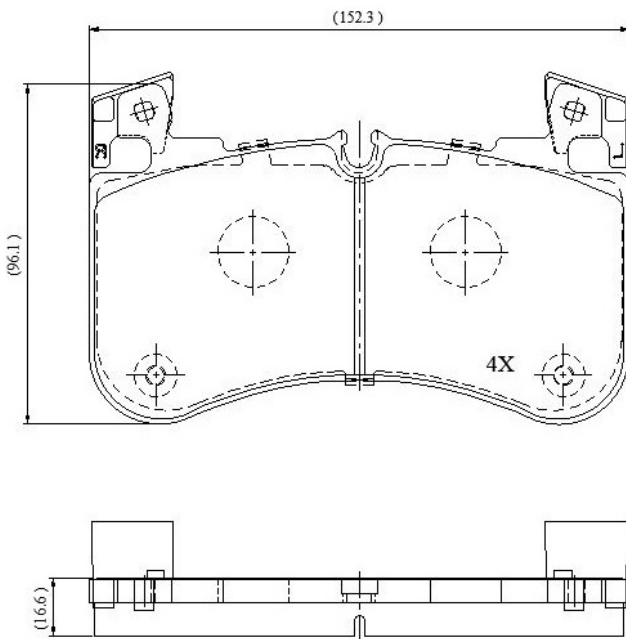

Make: LANDROVER

Model: DEFENDER Station Wagon

Part Number: ADB02840

Vehicle Manufacturing/Engine:

ADB02840

Specifications

Fitting Position	:	Front
Model Date	:	2020-
Or. Caliper	:	
WVA	:	20581
FMSI	:	
Length	:	152.6
Width	:	96.6
Thickness	:	17.1