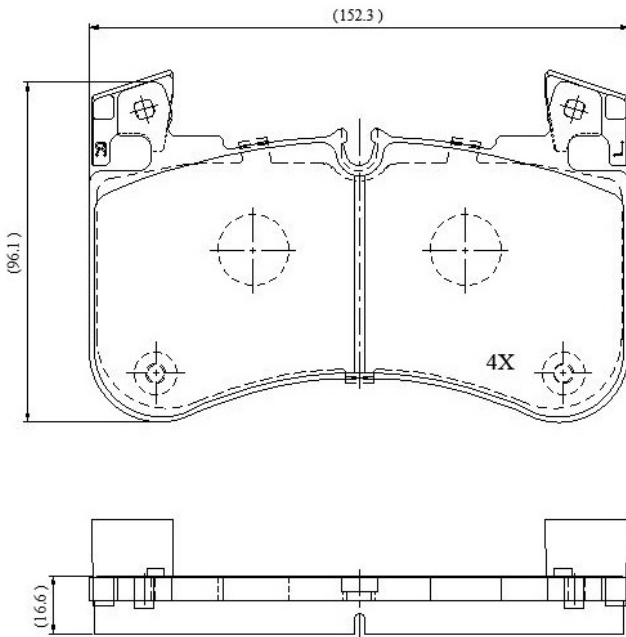

Make: LANDROVER

Model: DEFENDER Station Wagon

Part Number: ADB02840

Vehicle Manufacturing/Engine:

ADB02840

Specifications

Fitting Position	:	Front
Model Date	:	2020-
Or. Caliper	:	
WVA	:	20581
FMSI	:	
Length	:	152.6
Width	:	96.6
Thickness	:	17.1