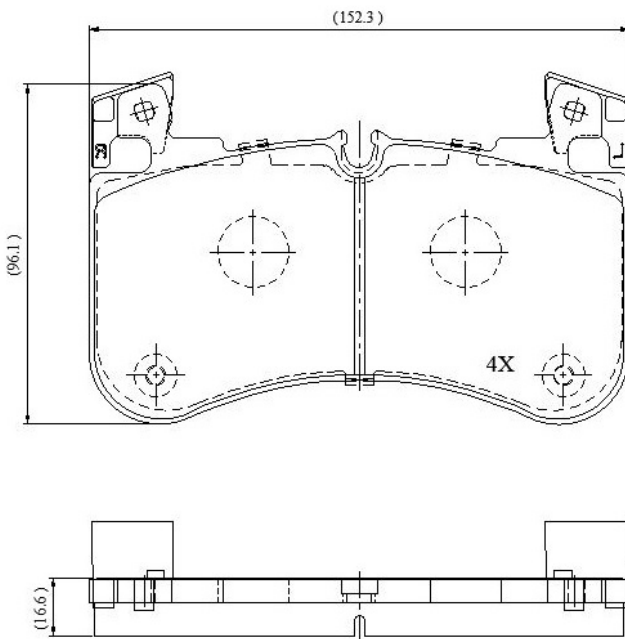

Make: LANDROVER

Model: DEFENDER Van

Part Number: ADB02840

Vehicle Manufacturing/Engine:

ADB02840

Specifications

Fitting Position	:	Front
Model Date	:	2020-
Or. Caliper	:	
WVA	:	20581
FMSI	:	
Length	:	152.6
Width	:	96.6
Thickness	:	17.1