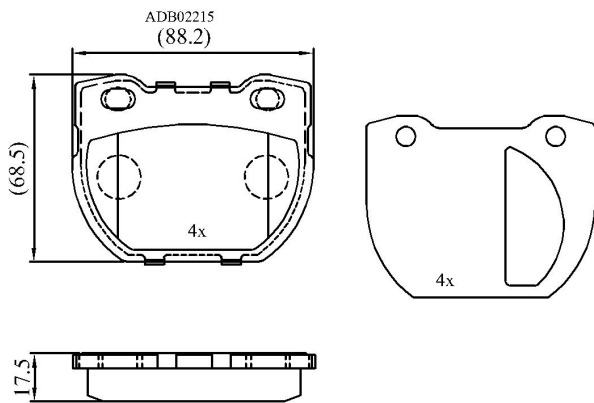

Make: LANDROVER

Model: Defender

Part Number: ADB02215

Vehicle Manufacturing/Engine:

Specifications

Fitting Position

:

Rear

Model Date	:	08/11-
Or. Caliper	:	
WVA	:	23471
FMSI	:	
Length	:	88.3
Width	:	68.5
Thickness	:	17.5