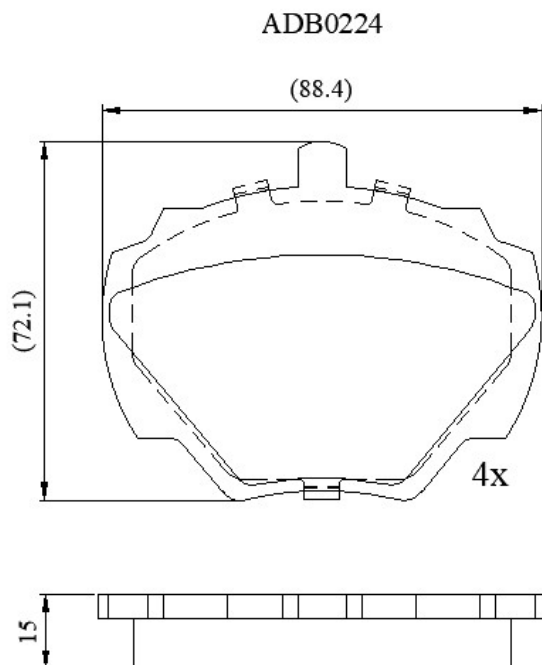

Make: LANDROVER

Model: Discovery (04/93->10/99)

Part Number: ADB0224

Vehicle Manufacturing/Engine:

Specifications

Fitting Position	:	Rear
Model Date	:	(04/93->10/99)
Or. Caliper	:	Lockheed
WVA	:	20344
FMSI	:	
Length	:	88.4
Width	:	72.1
Thickness	:	15