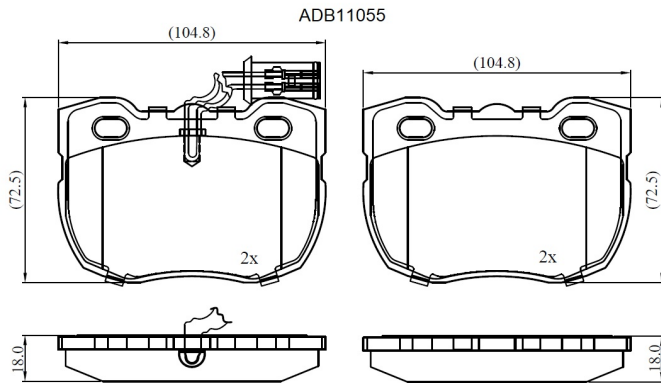

Make: LANDROVER

Model: Discovery (04/93->10/99)

Part Number: ADB11055

Vehicle Manufacturing/Engine:

Specifications

Fitting Position	:	Front
Model Date	:	04/93-10/99
Or. Caliper	:	Lockheed
WVA	:	21459
FMSI	:	

Length	:	104.8
Width	:	72.5
Thickness	:	18