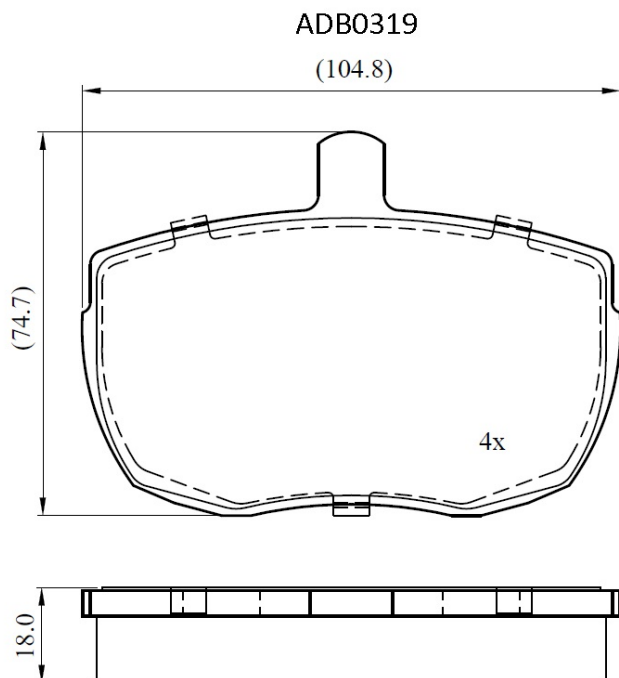

Make: LANDROVER

Model: Discovery (->04/93)

Part Number: ADB0319

Vehicle Manufacturing/Engine:

Specifications

Fitting Position	:	Front
Model Date	:	01/89-04/93
Or. Caliper	:	Lockheed
WVA	:	20359
FMSI	:	
Length	:	104.8
Width	:	74.7
Thickness	:	18