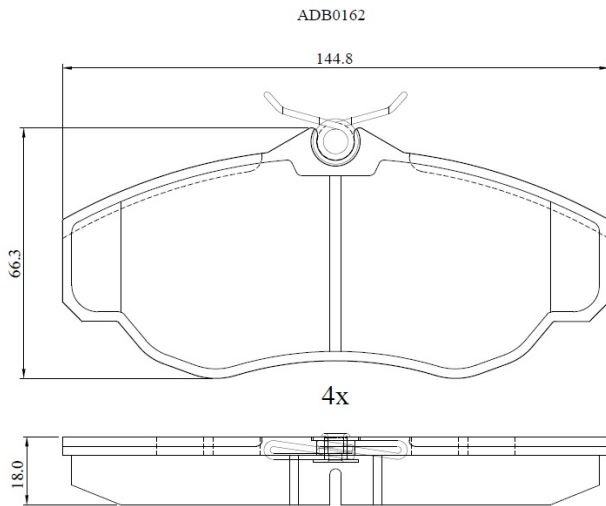

Make: LANDROVER

Model: Discovery (->10/99)

Part Number: ADB0162

Vehicle Manufacturing/Engine:

Specifications

Fitting Position	:	Front
Model Date	:	10/99->
Or. Caliper	:	Lucas

WVA	:	23452
FMSI	:	
Length	:	144.8
Width	:	66.3
Thickness	:	18