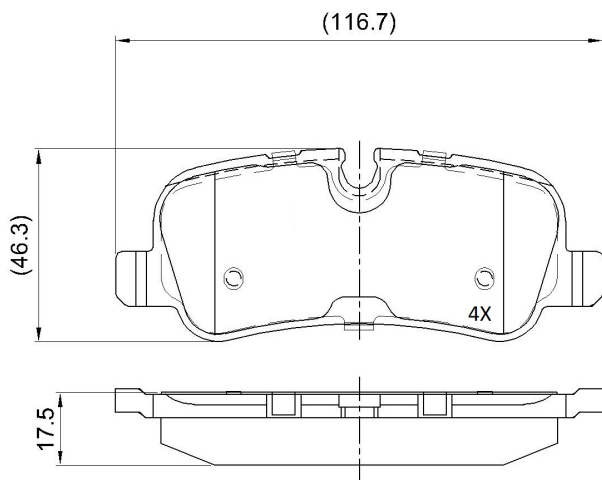

Make: LANDROVER

Model: Discovery III

Part Number: ADB02021

Vehicle Manufacturing/Engine:

ADB02021

Specifications

Fitting Position	:	Rear
Model Date	:	10/04-

Or. Caliper	:	Lucas
WVA	:	24192
FMSI	:	
Length	:	116.7
Width	:	46.3
Thickness	:	17.5