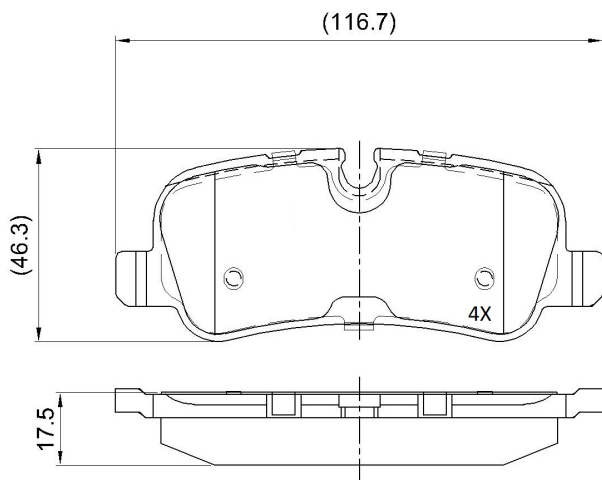

Make: LANDROVER

Model: Discovery III

Part Number: ADB02021

Vehicle Manufacturing/Engine:

ADB02021

Specifications

Fitting Position	:	Rear
Model Date	:	07/04-

Or. Caliper	:	Lucas
WVA	:	24192
FMSI	:	
Length	:	116.7
Width	:	46.3
Thickness	:	17.5