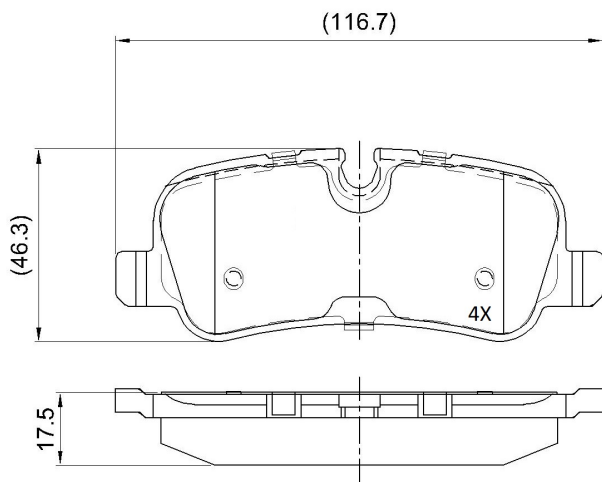

Make: LANDROVER

Model: Discovery III

Part Number: ADB02021

Vehicle Manufacturing/Engine:

ADB02021

Specifications

Fitting Position	:	Rear
Model Date	:	09/09-

Or. Caliper	:	Lucas
WVA	:	24192
FMSI	:	
Length	:	116.7
Width	:	46.3
Thickness	:	17.5