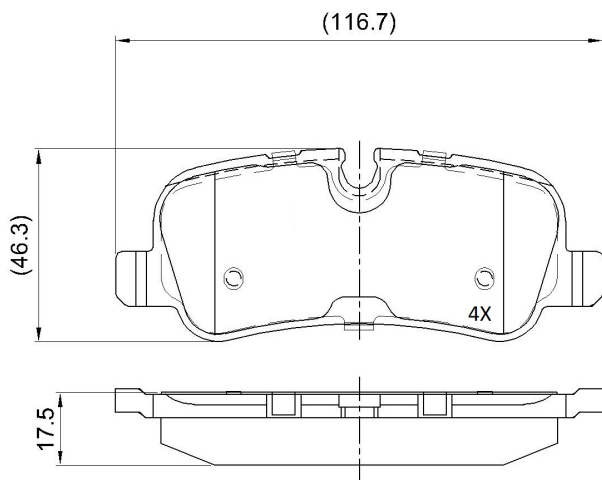

Make: LANDROVER

Model: Discovery IV

Part Number: ADB02021

Vehicle Manufacturing/Engine:

ADB02021

Specifications

Fitting Position	:	Rear
Model Date	:	05/10-

Or. Caliper	:	Lucas
WVA	:	24192
FMSI	:	
Length	:	116.7
Width	:	46.3
Thickness	:	17.5